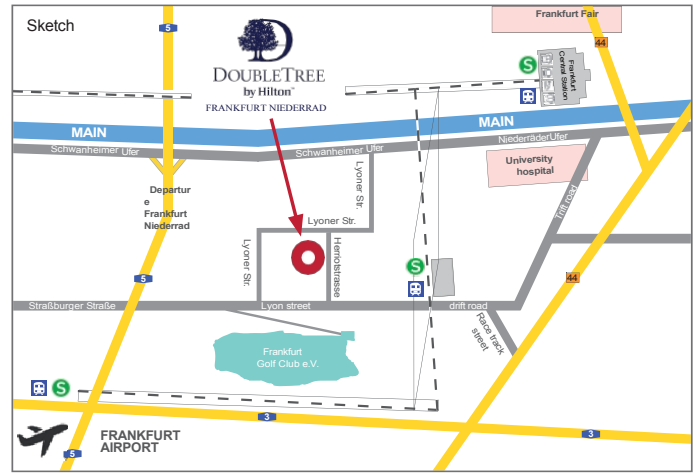

Our rooms

Our 146 stylish guest rooms and suites offer modern facilities with the latest technology, 55-inch LED TVs and tea and coffee making facilities.

- 66 Queen Guest Room
- 64 Queen Deluxe Room
- 10 Queen Superior Room
- 3 King Junior Suite
- 2 King One bedroom Suite
- 1 King Accessible Guest Room

Bar

Enjoy a drink in a relaxed atmosphere. In summer, our terrace beckons, where you can enjoy breakfast, a delicious lunch or dinner or a cocktail.

Restaurant

The bright restaurant with a view of the terrace is located on the ground floor of the hotel. Start your day here with our American breakfast buffet with many fresh products and traditional hot dishes. For lunch and dinner, our à la carte menu offers a wide selection of dishes. Light salads and snacks are also available here.

NAME ROOM	SIZE [QM]	MASS LENGTH / WIDTH / HEIGHT	THEATRE [PLACES]	"O" SHAPE [PLACES]	PARLA [PLACES]	"U" SHAPE [PLACES]
Salon Herriot	68	6.60m / 10.50m / 3.10m	50	28	40	22
Salon DoubleTree	538	.00m / 6.60m / 3.10m	40	16	24	18
Salon Niederrad	35	5.40m / 6.60m / 3.10m	25	10	12	8
Salon Hilton Honours	15619	.90m / 8.00m / 3.10m	130	48	66	42
Salon Hilton Honours [combined Herriot + DoubleTree + Niederrad]					+ 80	* with two different the table types